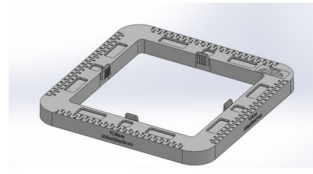

TORiser

Lightweight Recycled Access cover and Gully Raising Pieces

For more information please call Torrent Water Management on 01623 272882 email enquiries@torrentwm.co.uk or visit our website www.torrentwm.co.uk